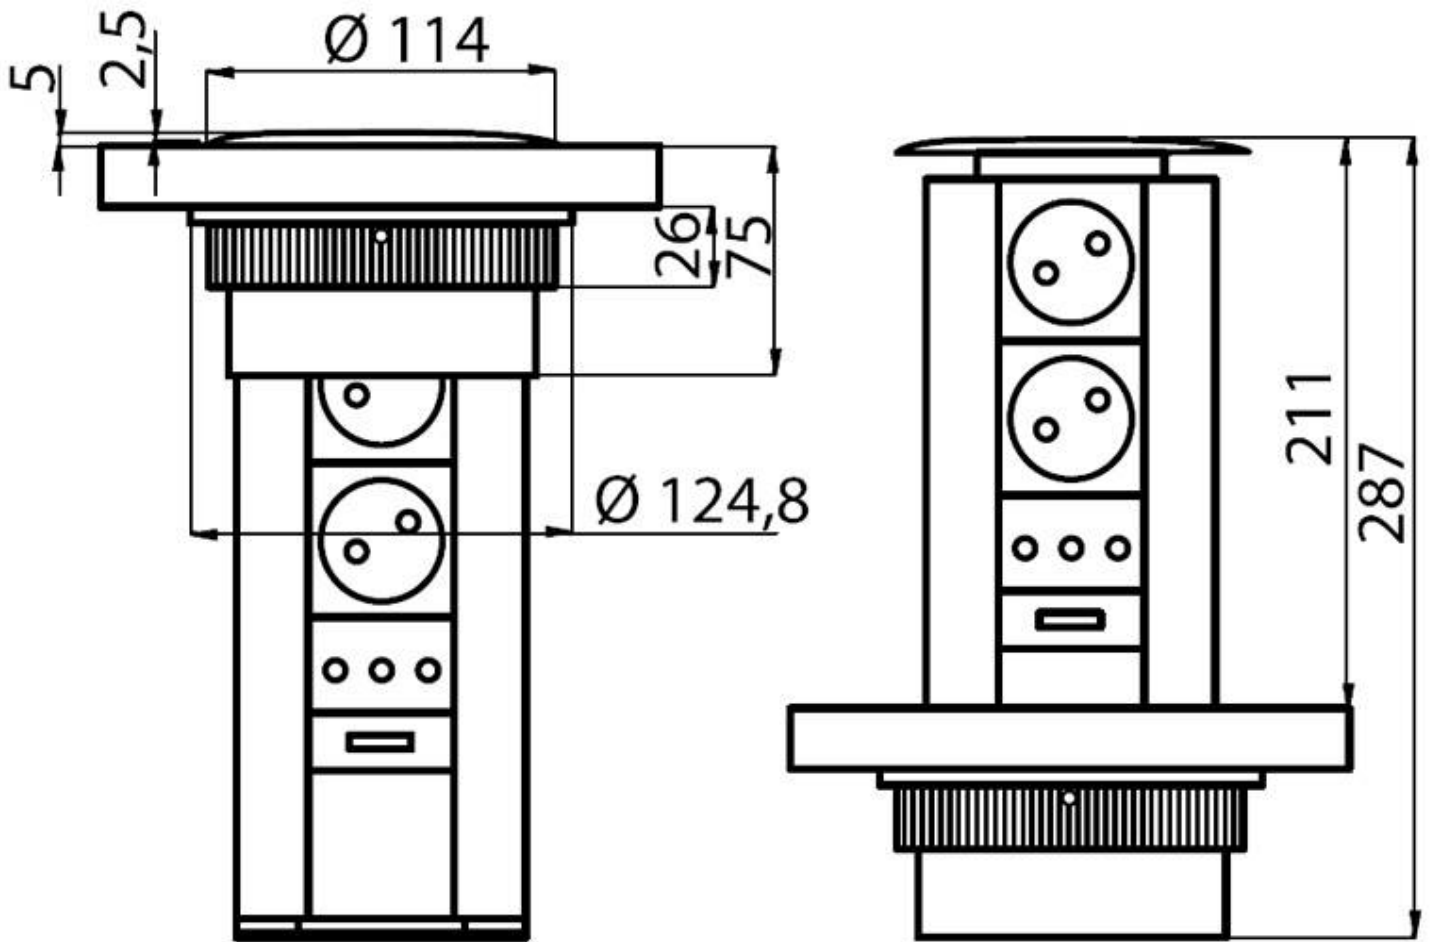

Totem4 inox

Built-in socket

Code: 8000 011

Torretta portaprese estraribile -2 prese Schuko -1 presa ITA 3 poli 10A-16A -1 presa USB per ricarica Con tappo inox satinato Cavo alimentazione in dotazione

DETAILS

Built-in hole \varnothing 102 mm

Notes: It's advisable to keep a distance of 40 cm from sinks or cooking hobs (protection index IP20)

Max worktop thickness 50mm

Type of accessory c

TECHNICAL DATA

OPTIONAL ACCESSORIES

Totem Q-inox
8000 016

Totem3
8000 012